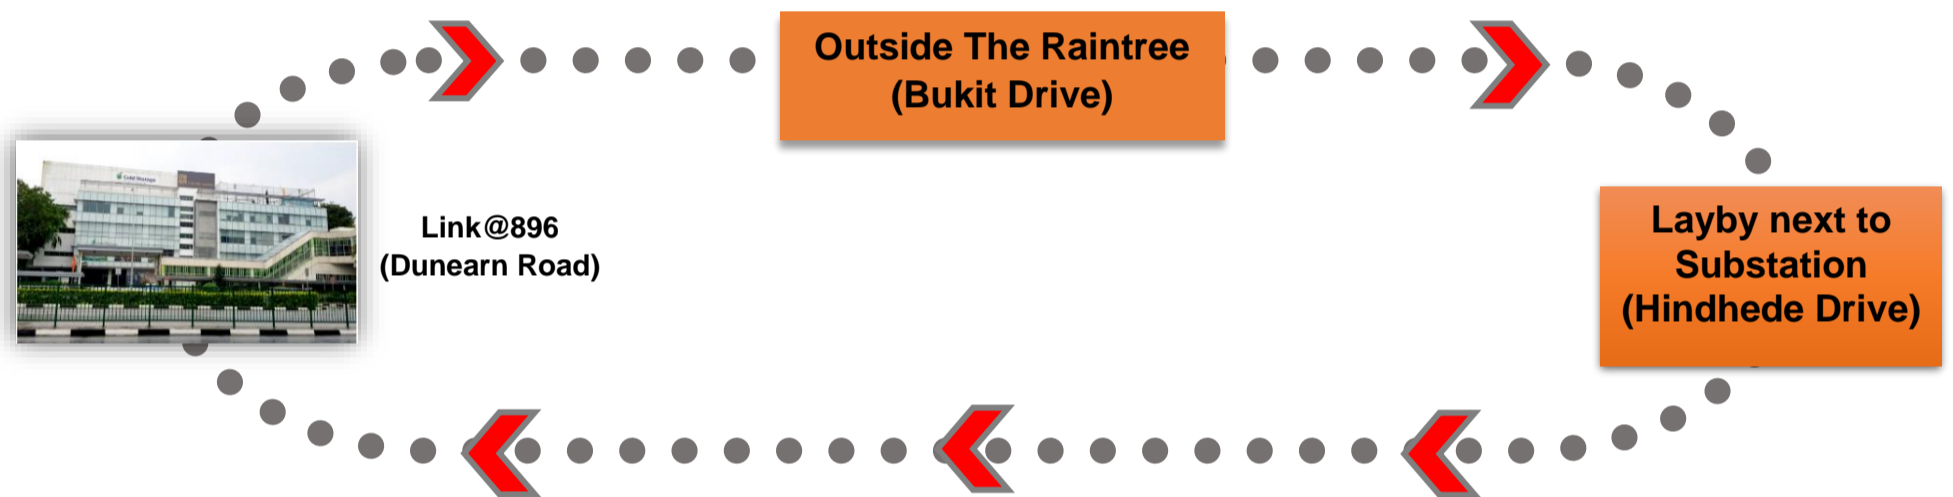

SHUTTLE BUS SERVICE TO AND FROM LINK @ 896 (f.k.a. Sime Darby Centre)

OPERATING HOURS

MON to FRI 0630* TO 1930

SAT / SUN / PH 1000 TO 2030

Enjoy Free Bus Ride at Designated Pick-Up Points

SHUTTLE BUS ROUTE & SCHEDULE