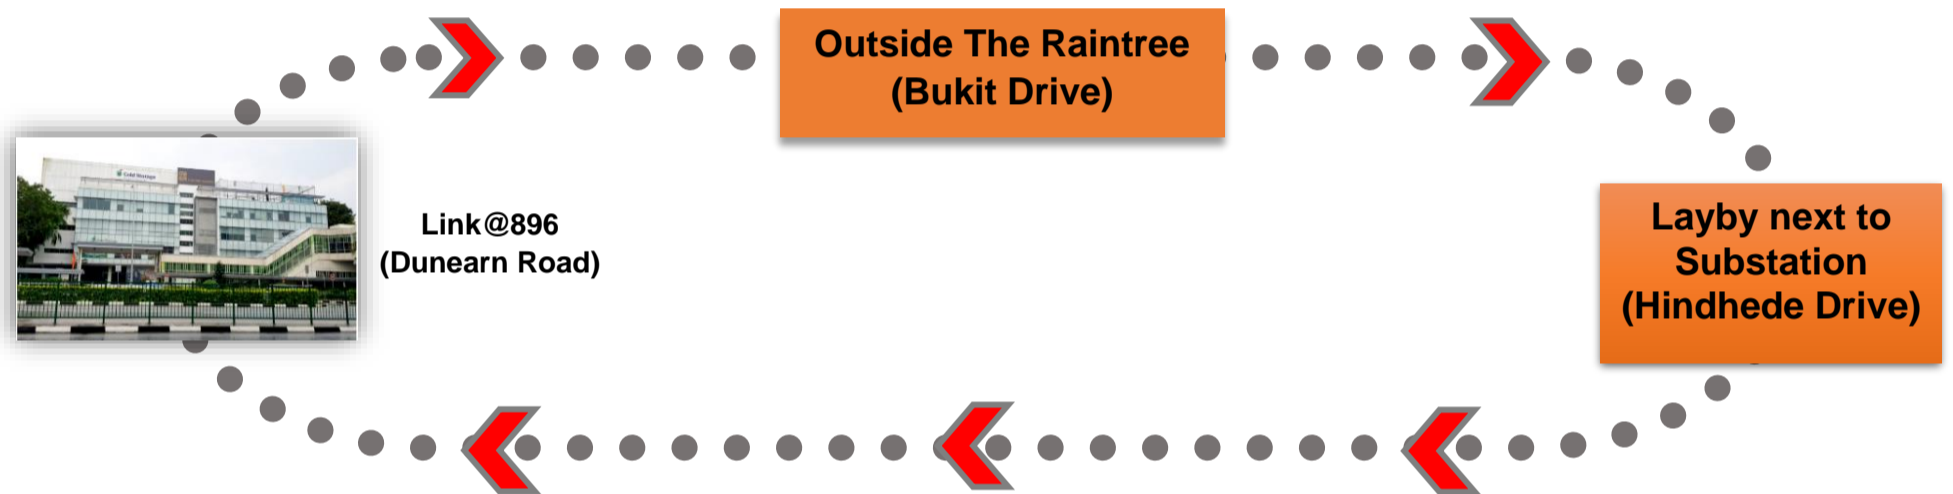

SHUTTLE BUS SERVICE TO AND FROM LINK @ 896 (f.k.a. Sime Darby Centre)

OPERATING HOURS

MON to FRI 0630* TO 1930

SAT / SUN / PH 1000 TO 2030

Enjoy Free Bus Ride at Designated Pick-Up Points

SHUTTLE BUS ROUTE & SCHEDULE