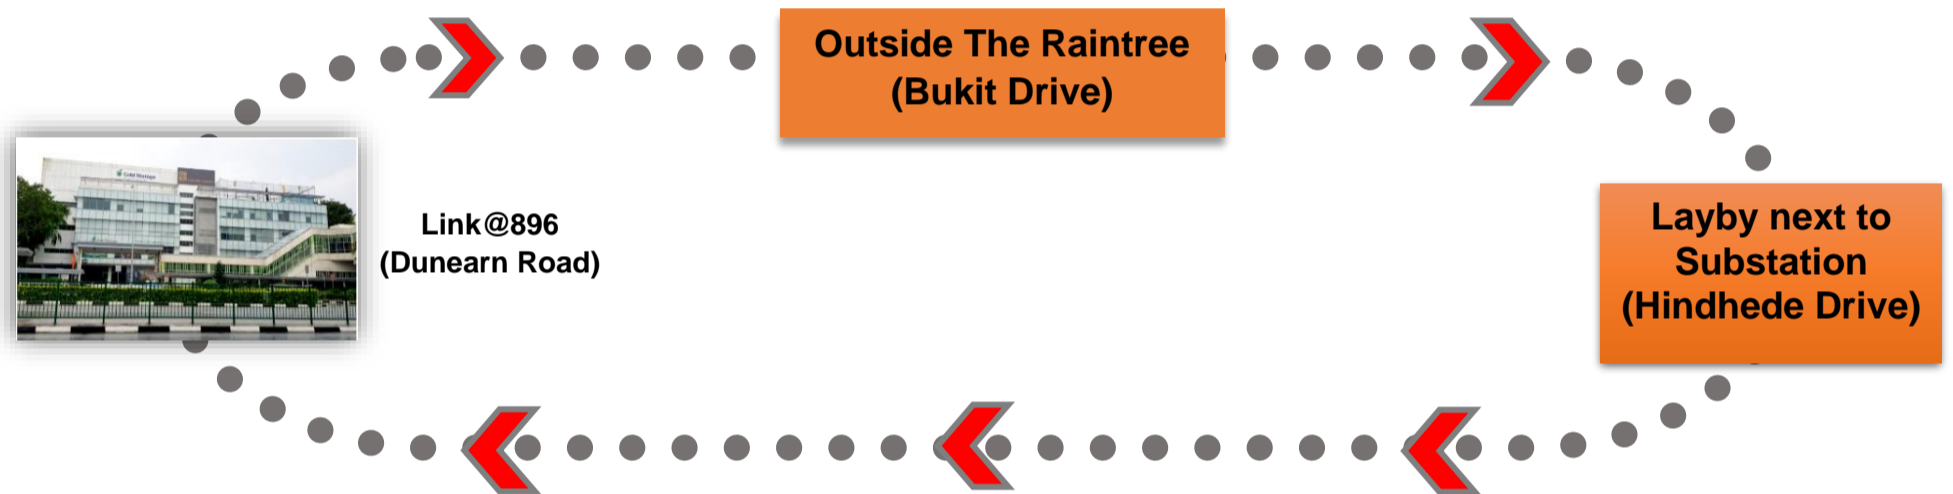

SHUTTLE BUS ROUTE & SCHEDULE

Monday – Friday				Monday – Friday (School Holidays)				Saturday, Sunday & Public Holiday			
LINK@896	Outside The Raintree	Layby next to substation	LINK@896	LINK@896	Outside The Raintree	Layby next to substation	LINK@896	LINK@896	Outside The Raintree	Layby next to substation	LINK@896
*0630	0640	0645	0655								
*0700	0710	0715	0725								
*0730	0740	0745	0755								
*0800	0810	0815	0825								
*0900	0910	0915	0925								
1000	1010	1015	1025	1000	1010	1015	1025	1000	1010	1015	1025
1100	1110	1115	1125	1100	1110	1115	1125	1100	1110	1115	1125
Break				Break				Break			
1300	1310	1315	1325	1300	1310	1315	1325	1300	1310	1315	1325
1400	1410	1415	1425	1400	1410	1415	1425	1400	1410	1415	1425
1500	1510	1515	1525	1500	1510	1515	1525	1500	1510	1515	1525
1600	1610	1615	1625	1600	1610	1615	1625	1600	1610	1615	1625
Break				Break				Break			
1730	1740	1745	1755	1730	1740	1745	1755	1730	1740	1745	1755
1830	1840	1845	1855	1830	1840	1845	1855	1830	1840	1845	1855
1930	1940	1945	1955	1930	1940	1945	1955	1930	1940	1945	1955
								2030	2040	2045	2055

Notice:

- No pick-up after the last bus departs from Link@896 to respective bus stops.
- Information stated is correct at time of printing and subject to change.
- Timing interval and daily departure schedule stated is subject to traffic, weather conditions and bus capacity.
- The Management reserves the right to make changes without prior notice.
- *Shuttle bus service will run from 9.00am to 7.30pm on weekdays during gazetted school holiday.

Please scan to check bus location.

For more detail, please scan or visit our website <https://www.linkat896.com.sg>

TUAN SING HOLDINGS LIMITED