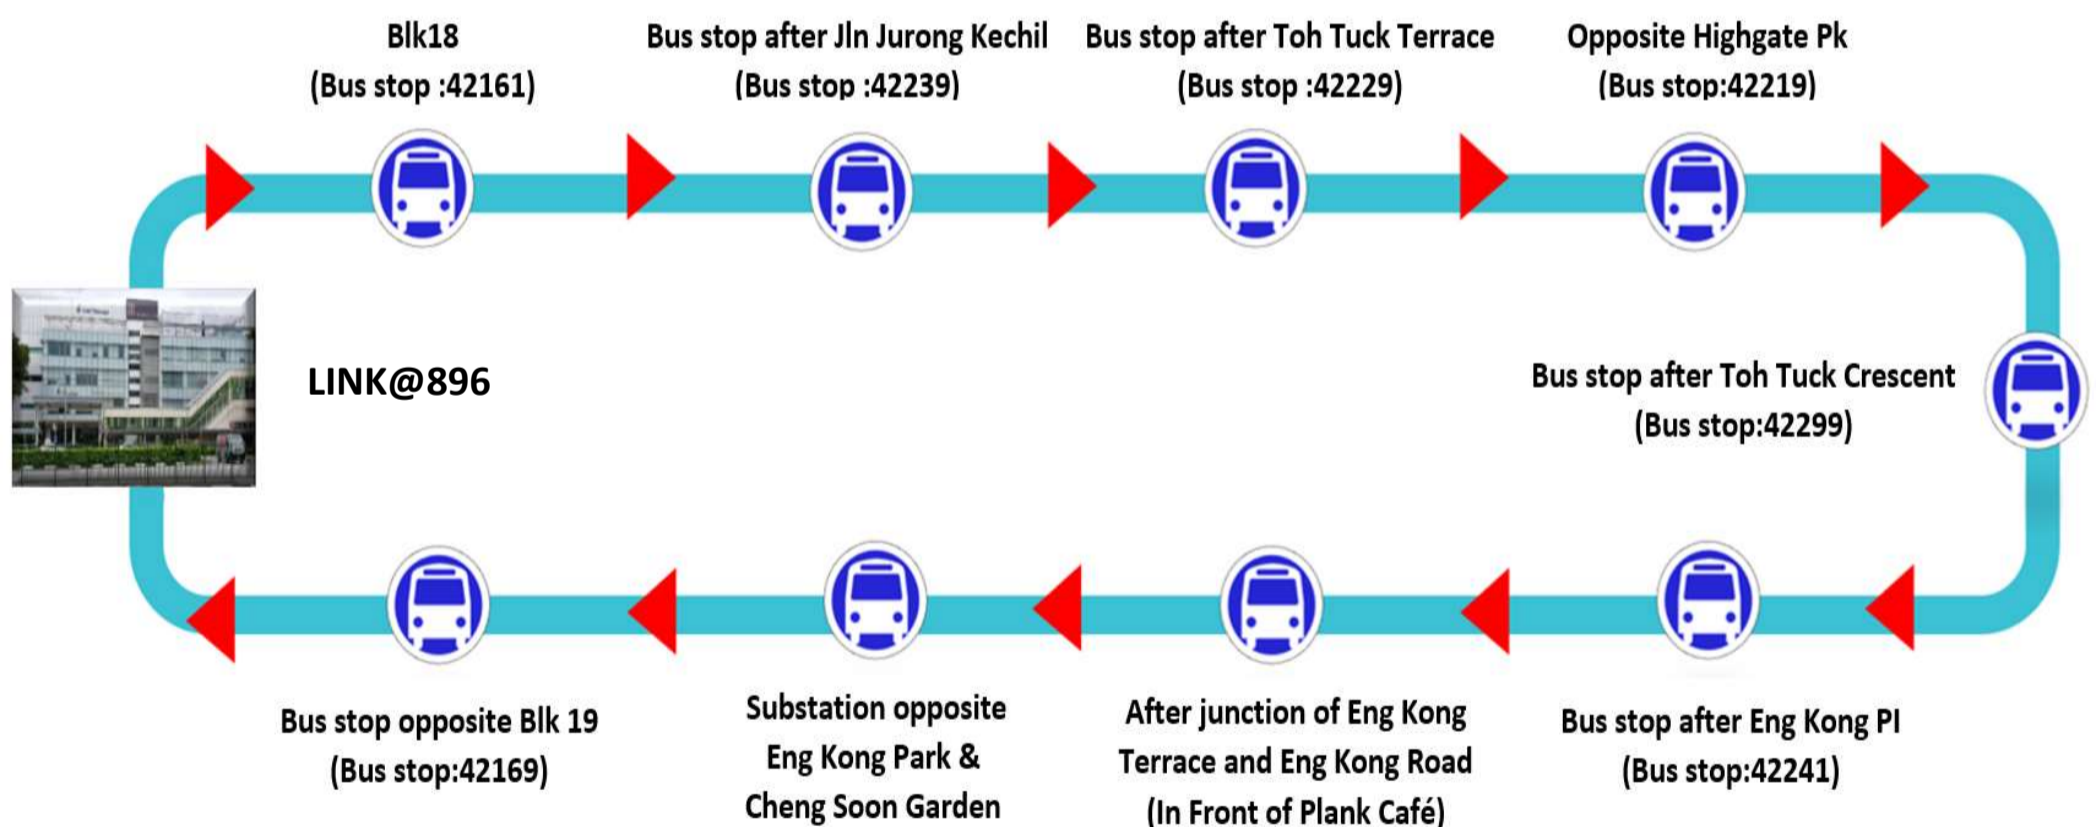

SHUTTLE BUS SERVICE

TO AND FROM LINK

@ 896

(f.k.a. Sime Darby Centre)

OPERATING HOURS

MON to FRI 0830 TO 2200

SAT / SUN / PH 0900 TO 2130

FREE RIDES extended till further notice

Please scan

for more details

<https://www.linkat896.com.sg>

TUAN SING HOLDINGS LIMITED

SHUTTLE BUS SCHEDULE

Monday to Friday

LINK@896	Blk18 (Bus stop :42161)	Bus stop after Jln Jurong Kechil (Bus stop :42239)	Bus stop after Toh Tuck Terrace (Bus stop :42229)	Opposite Highgate Pk (Bus stop:42219)	Bus stop after Toh Tuck Crescent (Bus stop:42299)	Bus stop after Eng Kong PI (Bus stop:42241)	After junction of Eng Kong Terrace and Eng Kong Road (In Front of Plank Café)	Substation opposite Eng Kong Park & Cheng Soon Garden	Bus stop opposite Blk 19 (Bus stop:42169)	LINK@896
0830	0840	0841	0842	0843	0844	0846	0847	0848	0850	0900
0930	0940	0941	0942	0943	0944	0946	0947	0948	0950	1000
1030	1040	1041	1042	1043	1044	1046	1047	1048	1050	1100

Saturday/Sunday/Public Holiday

LINK@896	Blk18 (Bus stop :42161)	Bus stop after Jln Jurong Kechil (Bus stop :42239)	Bus stop after Toh Tuck Terrace (Bus stop :42229)	Opposite Highgate Pk (Bus stop:42219)	Bus stop after Toh Tuck Crescent (Bus stop:42299)	Bus stop after Eng Kong PI (Bus stop:42241)	After junction of Eng Kong Terrace and Eng Kong Road (In Front of Plank Café)	Substation opposite Eng Kong Park & Cheng Soon Garden	Bus stop opposite Blk 19 (Bus stop:42169)	LINK@896
0900	0910	0911	0912	0913	0914	0916	0917	0918	0920	0930
1000	1010	1011	1012	1013	1014	1016	1017	1018	1020	1030